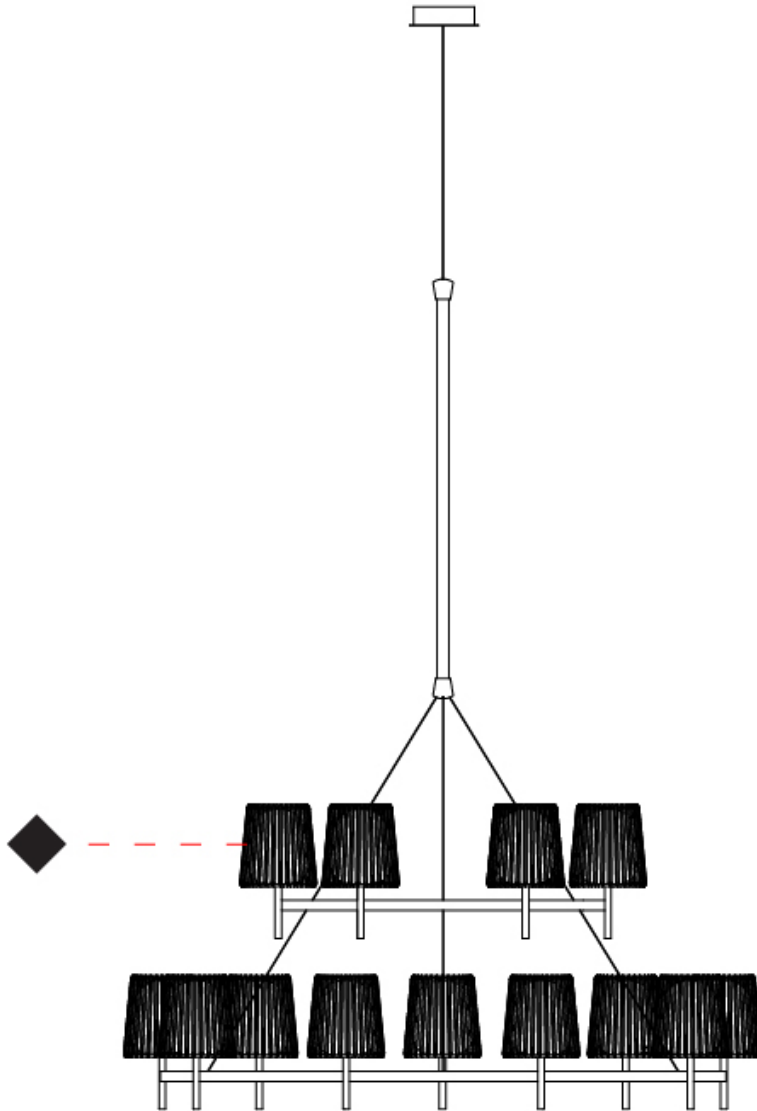

JULIA CHANDELIER SUSPENSION

D101759-

PROJECT _____

TYPE _____

SPECIFIER _____

QUANTITY _____

DATE _____

D