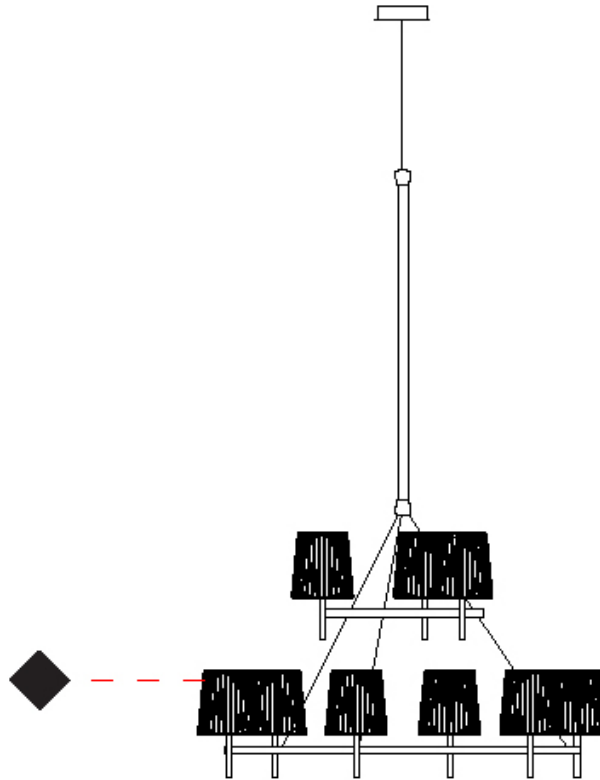

JULIA CHANDELIER SUSPENSION

D101672-

PROJECT _____

TYPE _____

SPECIFIER _____

QUANTITY _____

DATE _____

D