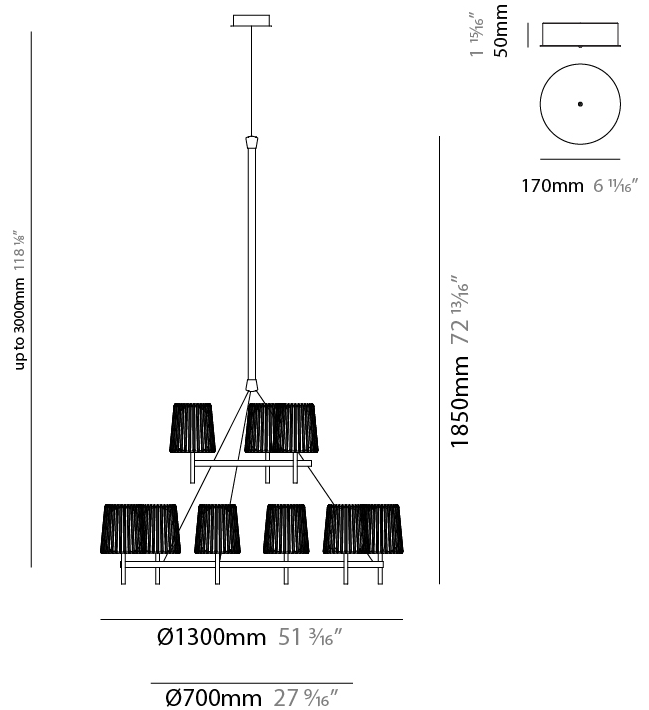

JULIA CHANDELIER SUSPENSION

D101672-

base number   Finish
Options

1. To build a product code in our configurator select the specify button on the base model # product page
2. To build a manual product code on this datasheet choose from the options listed below in blue font and add the suffix to the base model #

GENERAL

Series: Julia
Subseries: Julia Chandelier
Brand: Quasar
Division: Design
Mounting Type: Suspension
Mounting Location: Ceiling
Subcategory: Ambient

PHYSICAL

Shape: Round
Diameter (mm): 1300
Diameter (in): 51 ³/₁₆"
Height (mm): 2050
Height (in): 80 ¹/₁₆"
Max. Overall Height (mm): 5050
Max. Overall Height (in): 198 ¹³/₁₆"
Light Distribution: Omnidirectional
Diffuser: Stainless Steel / Brass & Transparent
[Fixture Finish: PCH / BRA](#)
Fixture Material: Metal
Cable Details: 3000mm Cable

ELECTRICAL

Number of Lamps: 9
Lamp Type: LED Retrofit
Lamp Shape: B10
Bulb Included: Bulb Not Included
Total Output Wattage (W): 36
Max. Wattage Per Lamp (W): 4
Lamp Base: E12
Input Voltage (V): 120
Lamp Voltage (V): 120

LED

OPTICAL

RATINGS AND CERTIFICATIONS

Certified By: Certified for North American Standards
IP rating: IP20