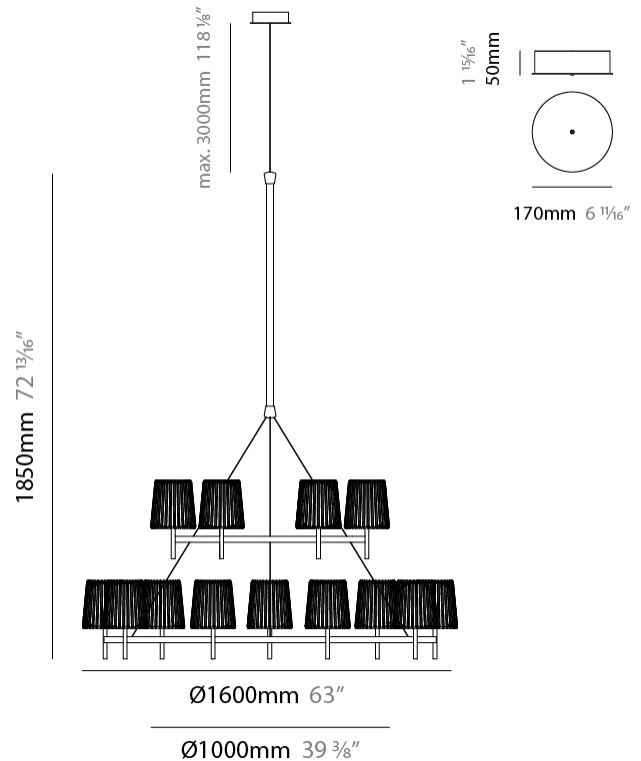

PROJECT	
TYPE	
SPECIFIER	
QUANTITY	
DATE	

JULIA CHANDELIER SUSPENSION

D101759-

base number   Finish
Options

1. To build a product code in our configurator select the specify button on the base model # product page
2. To build a manual product code on this datasheet choose from the options listed below in blue font and add the suffix to the base model #

GENERAL

Series: Julia
Subseries: Julia Chandelier
Brand: Quasar
Division: Design
Mounting Type: Suspension
Mounting Location: Ceiling
Subcategory: Ambient

PHYSICAL

Shape: Round
Diameter (mm): 1600
Diameter (in): 63
Height (mm): 1850
Height (in): 72 ¹³/₁₆
Max. Overall Height (mm): 4850
Max. Overall Height (in): 190 ¹⁵/₁₆
Light Distribution: Omnidirectional
Diffuser: Stainless Steel / Brass & Transparent
[Fixture Finish: PCH / BRA](#)
Fixture Material: Metal
Cable Details: 2000mm Cable

ELECTRICAL

Number of Lamps: 15
Lamp Type: LED Retrofit
Lamp Shape: B10
Bulb Included: Bulb Not Included
Total Output Wattage (W): 60
Max. Wattage Per Lamp (W): 4
Lamp Base: E12
Input Voltage (V): 120
Lamp Voltage (V): 120

LED

OPTICAL

RATINGS AND CERTIFICATIONS

Certified By: Certified for North American Standards
IP rating: IP20